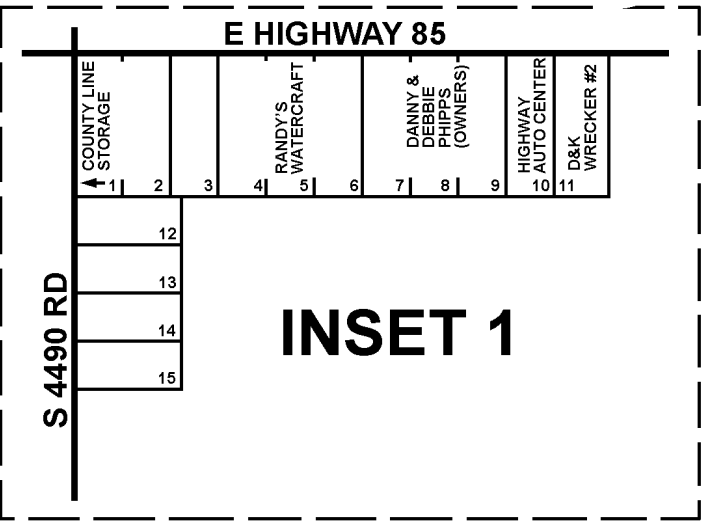

T24N - R21E

SECTION 25

CRAIG COUNTY, OKLAHOMA

T24N - R22E

SECTION 30

DELAWARE COUNTY, OKLAHOMA

SEE PAGE 45

SEE PAGE 40A6

SEE PAGE 45

SEE PAGE 45J1

SEE PAGE 44H

SEE PAGE 45E

SEE PAGE 45D

8-1-2002
REVISED 1-17-2023

CRAIG COUNTY E-911

NOTE: NAMES MAY NOT BE CURRENT

SECTION 31

1. MELISSA & JERRY CARPENTER
2. ERA JOHNSON
3. ALEX & ALLI JOHNSON
4. OPEN DOOR COMM. CHURCH
5. JACKIE HARDISON
6. JACLYN HARDISON
7. BLAIN & SABRINA CHANDLER
8. LARRY FARRAR

JOE M. HOLLIMAN

INSET 1