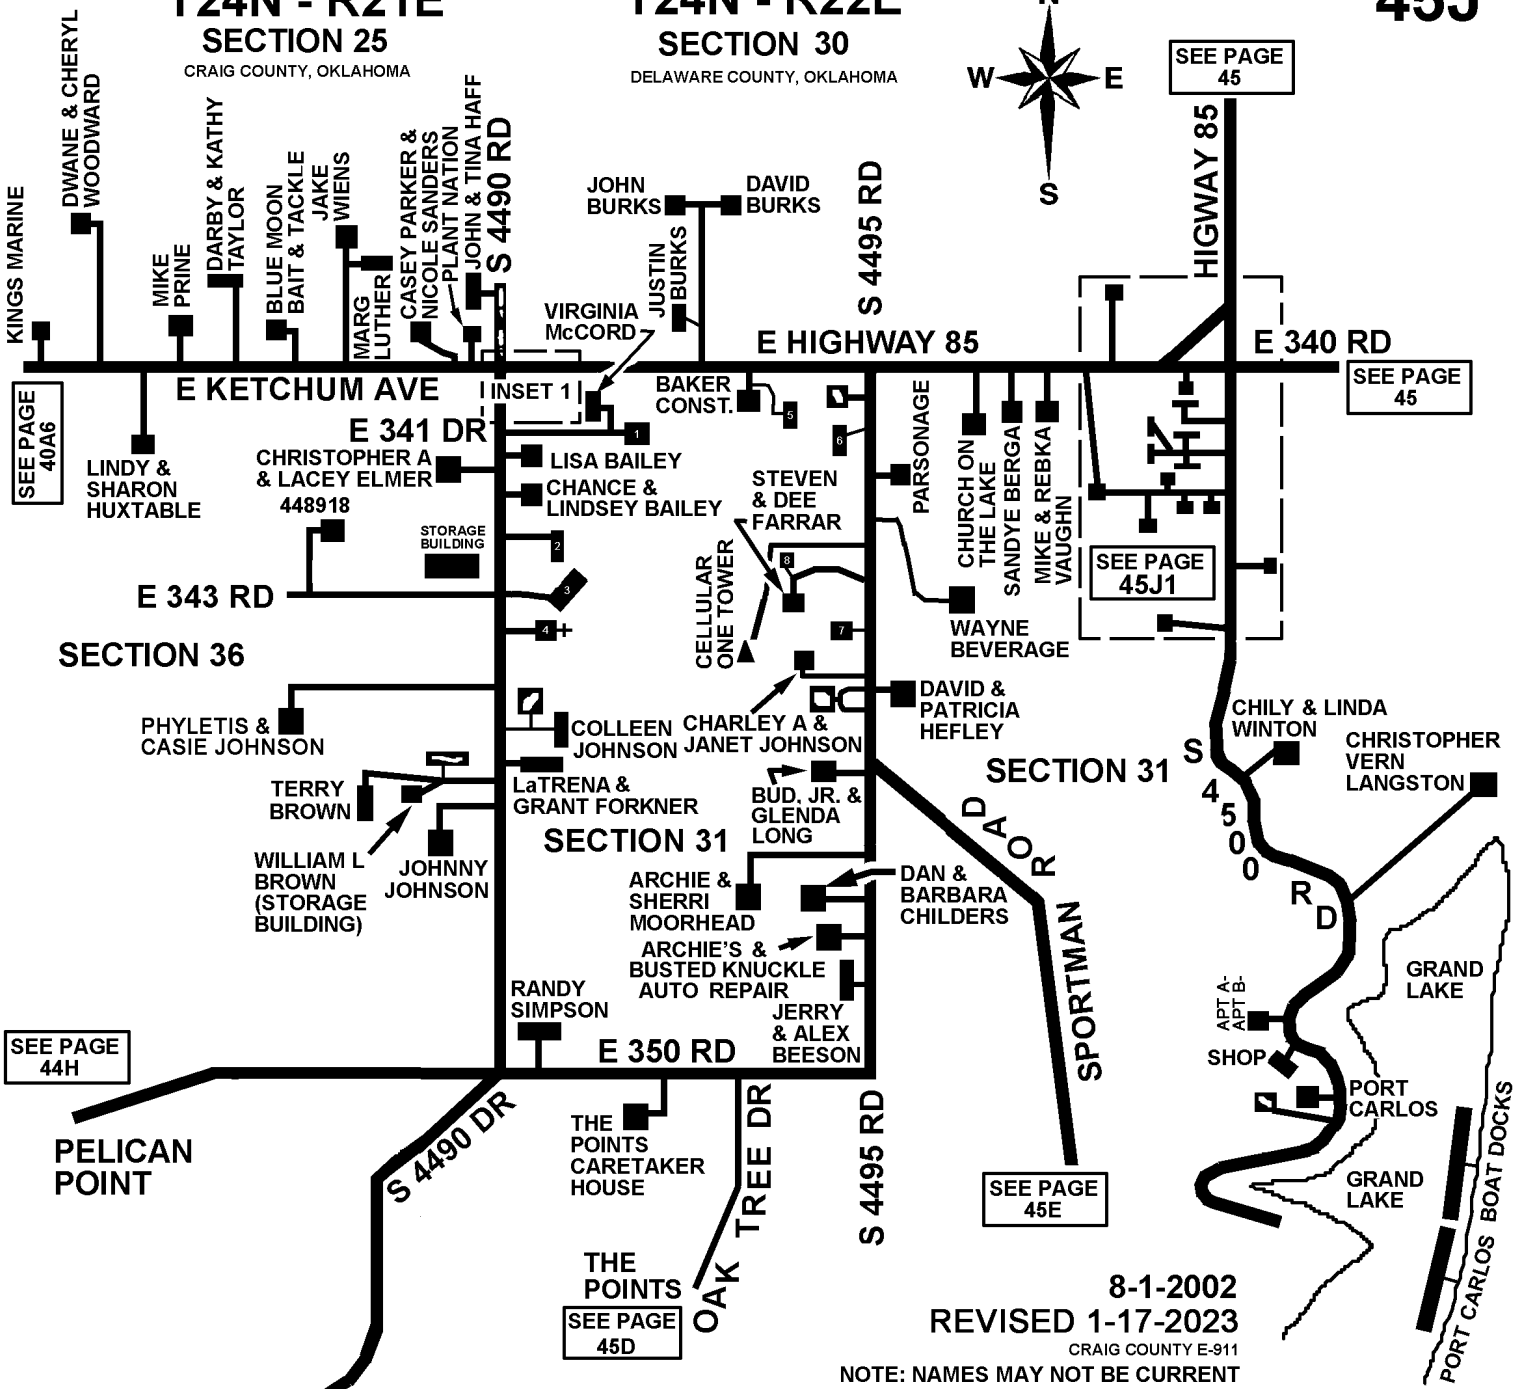

T24N - R21E

SECTION 25

CRAIG COUNTY, OKLAHOMA

T24N - R22E

SECTION 30

DELAWARE COUNTY, OKLAHOMA

SEE PAGE 45

SEE PAGE 40A6

SEE PAGE 45

SEE PAGE 45J1

SEE PAGE 44H

SEE PAGE 45E

SEE PAGE 45D

8-1-2002
REVISED 1-17-2023

CRAIG COUNTY E-911

NOTE: NAMES MAY NOT BE CURRENT

SECTION 31

1. MELISSA & JERRY CARPENTER
2. ERA JOHNSON
3. ALEX & ALLI JOHNSON
4. OPEN DOOR COMM. CHURCH
5. JACKIE HARDISON
6. JACLYN HARDISON
7. BLAIN & SABRINA CHANDLER
8. LARRY FARRAR

JOE M. HOLLIMAN

INSET 1