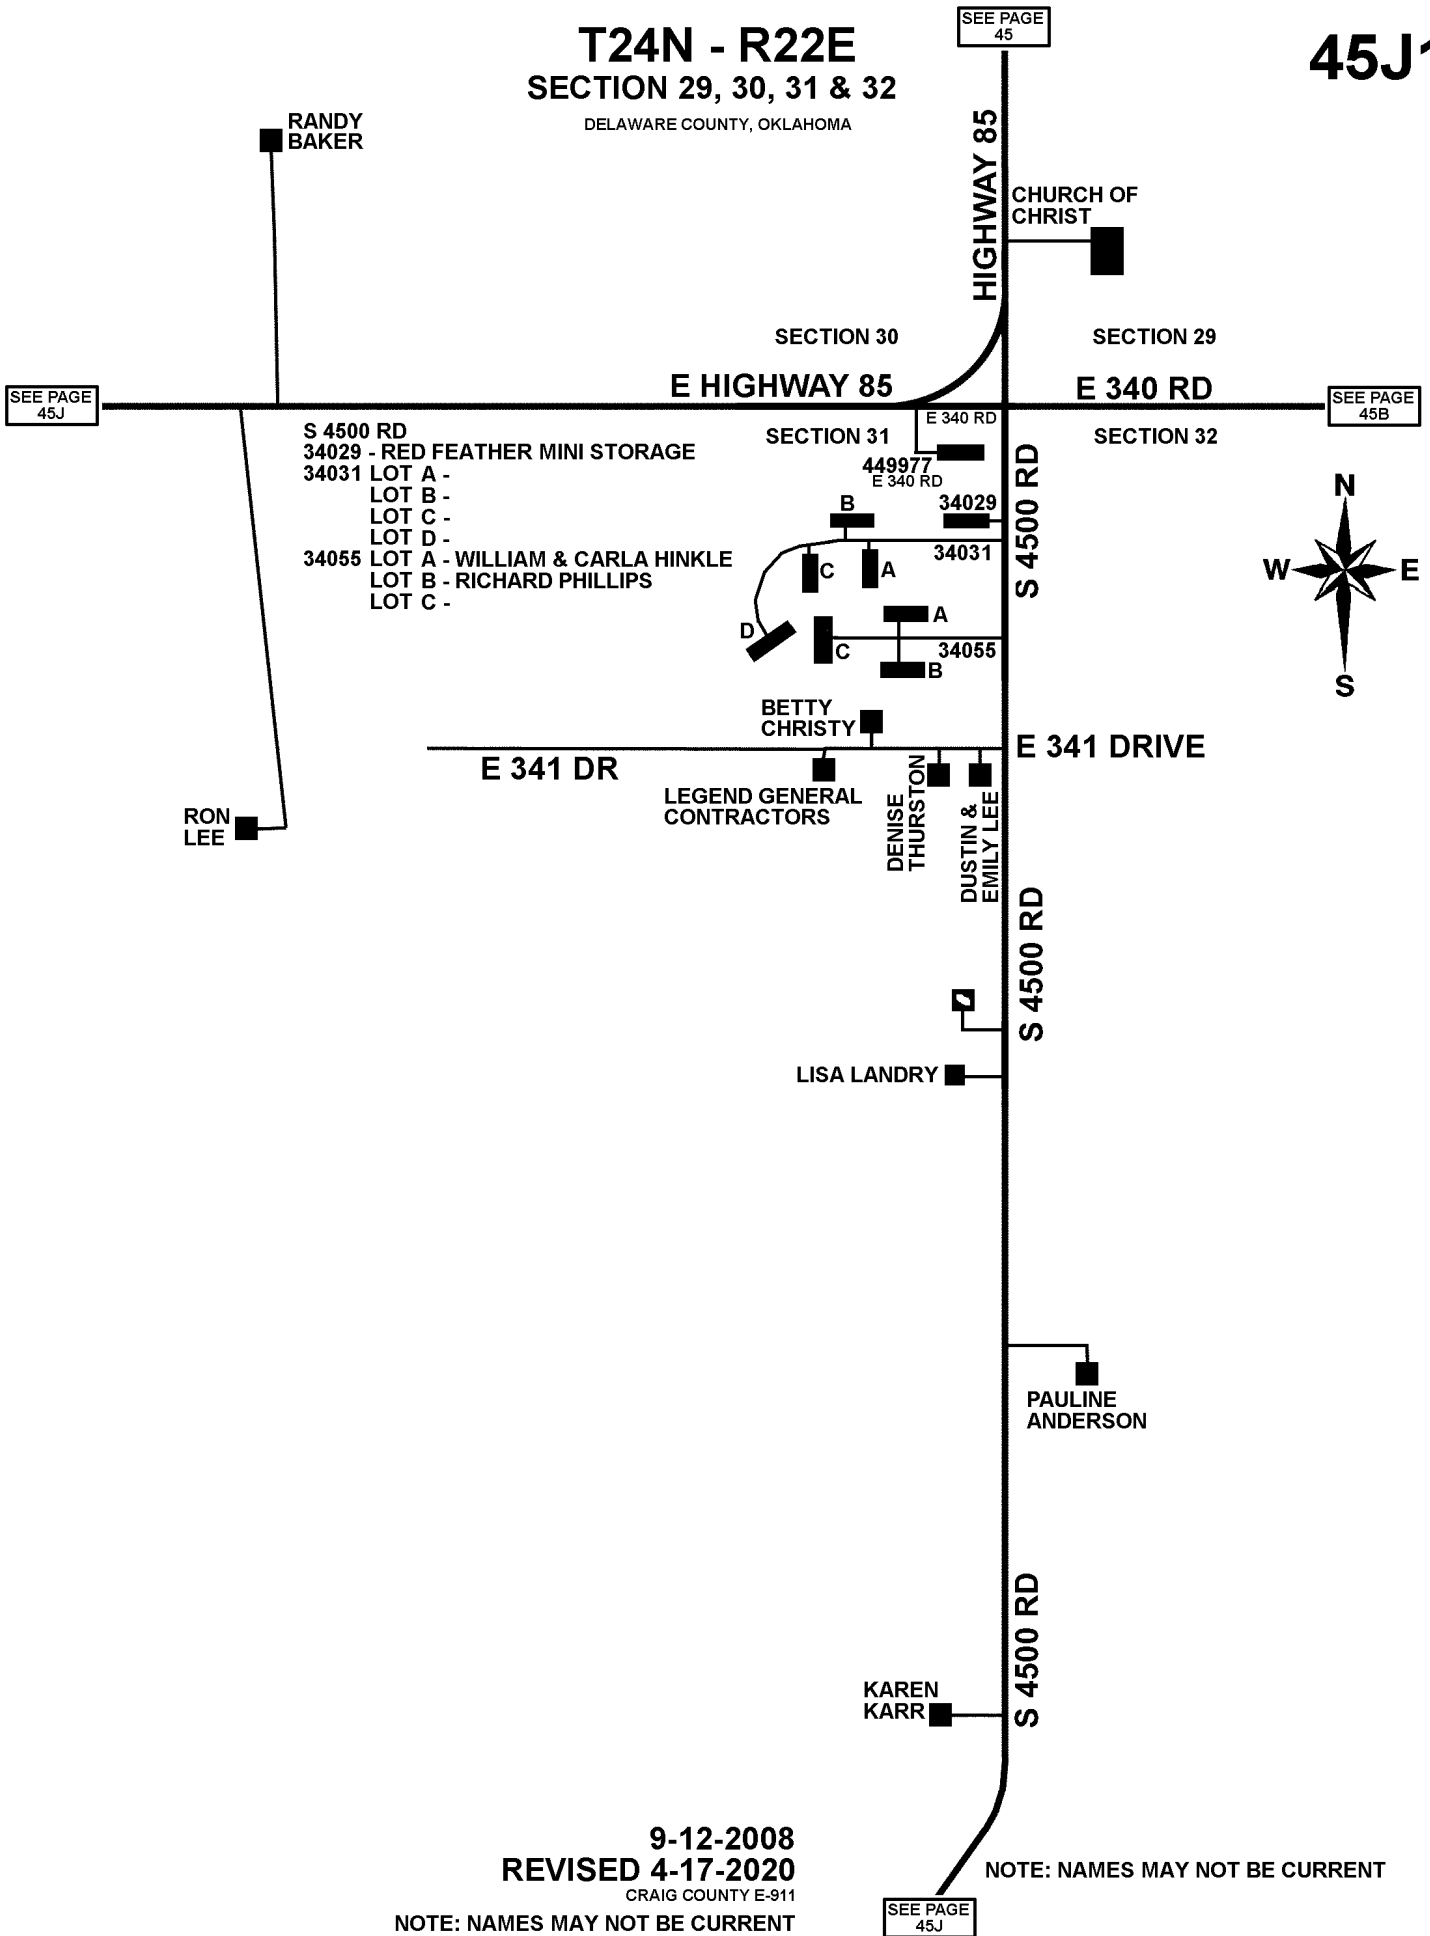

T24N - R22E

SECTION 29, 30, 31 & 32

DELAWARE COUNTY, OKLAHOMA

45J1

9-12-2008
REVISED 4-17-2020
CRAIG COUNTY E-911

NOTE: NAMES MAY NOT BE CURRENT

NOTE: NAMES MAY NOT BE CURRENT

SEE PAGE 45J