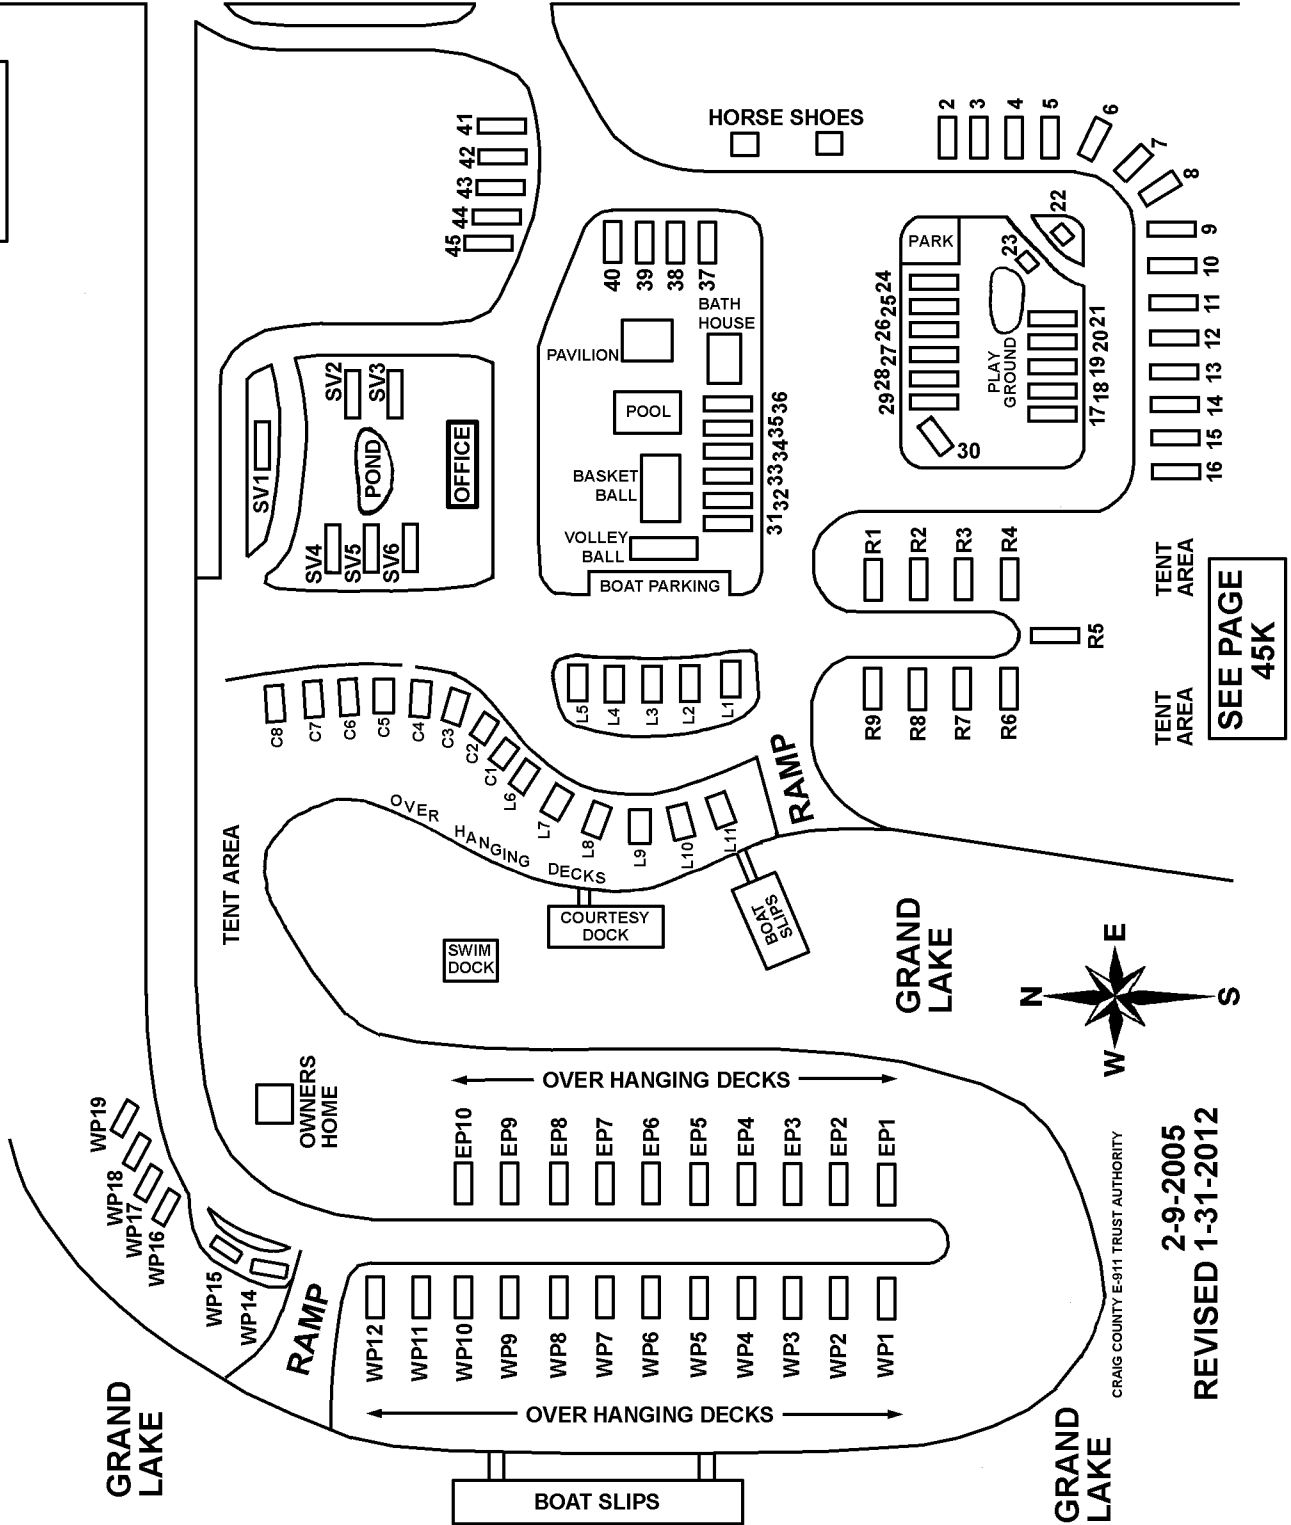

# T24N - R22E

## SECTION 17

DELAWARE COUNTY, OKLAHOMA

# 45L

### GRAND LAKE RV RESORT

SEE PAGE  
45

SEE PAGE  
45

S 4510 RD

SEE PAGE  
45K

CRAIG COUNTY E-911 TRUST AUTHORITY

2-9-2005  
REVISED 1-31-2012